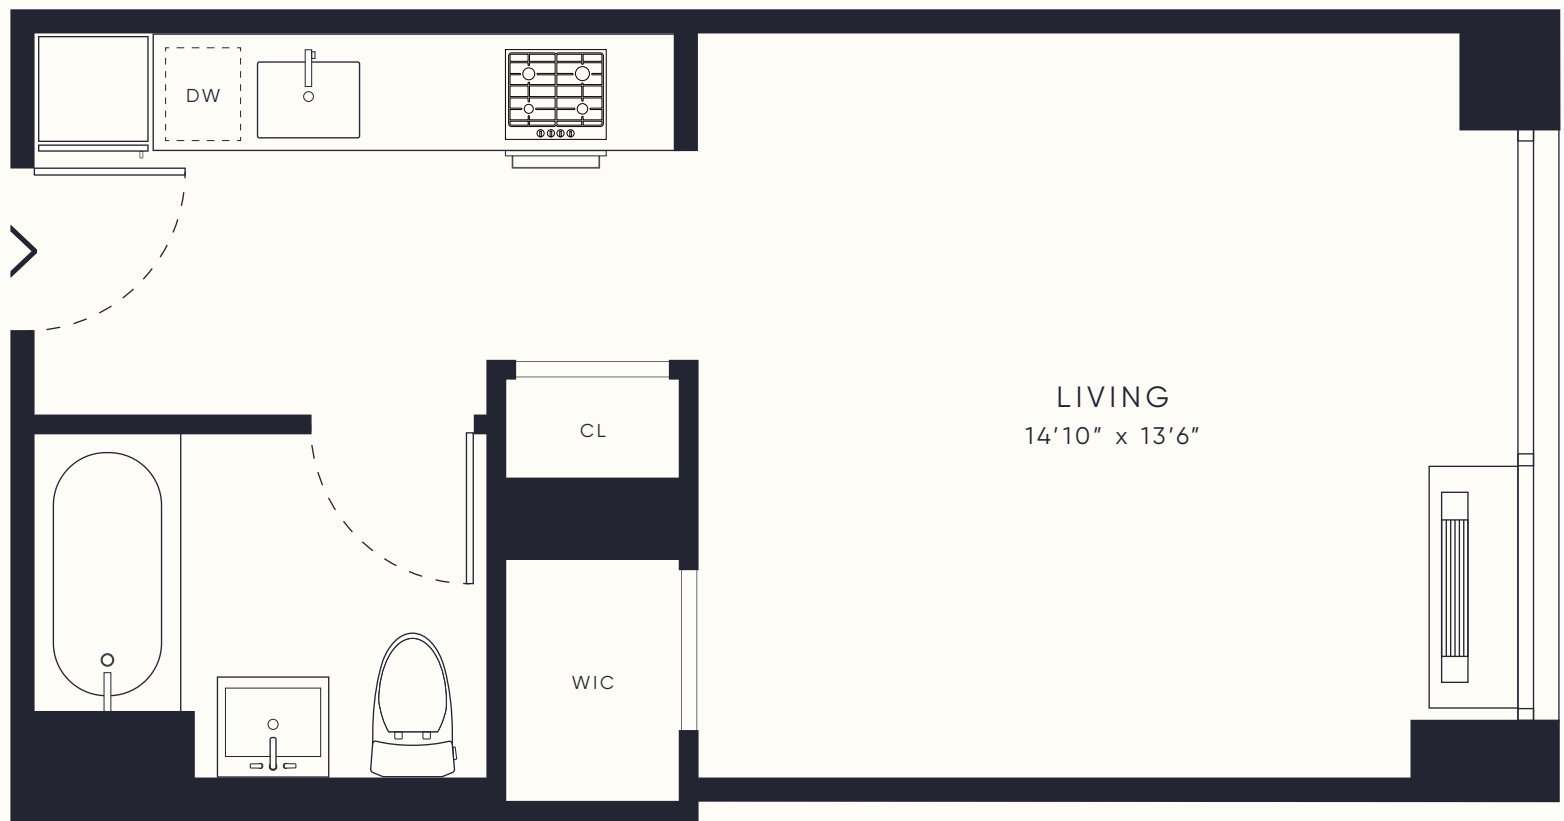

SIONÉ

RESIDENCE C
STUDIO, 1 BATH
FLOORS 2-9

171 SUFFOLK L.E.S. NYC
212.598.0171 SIONENYC.COM

All dimensions are approximate and subject to construction changes and omissions.
Plans and dimensions may also contain minor variations from floor to floor.