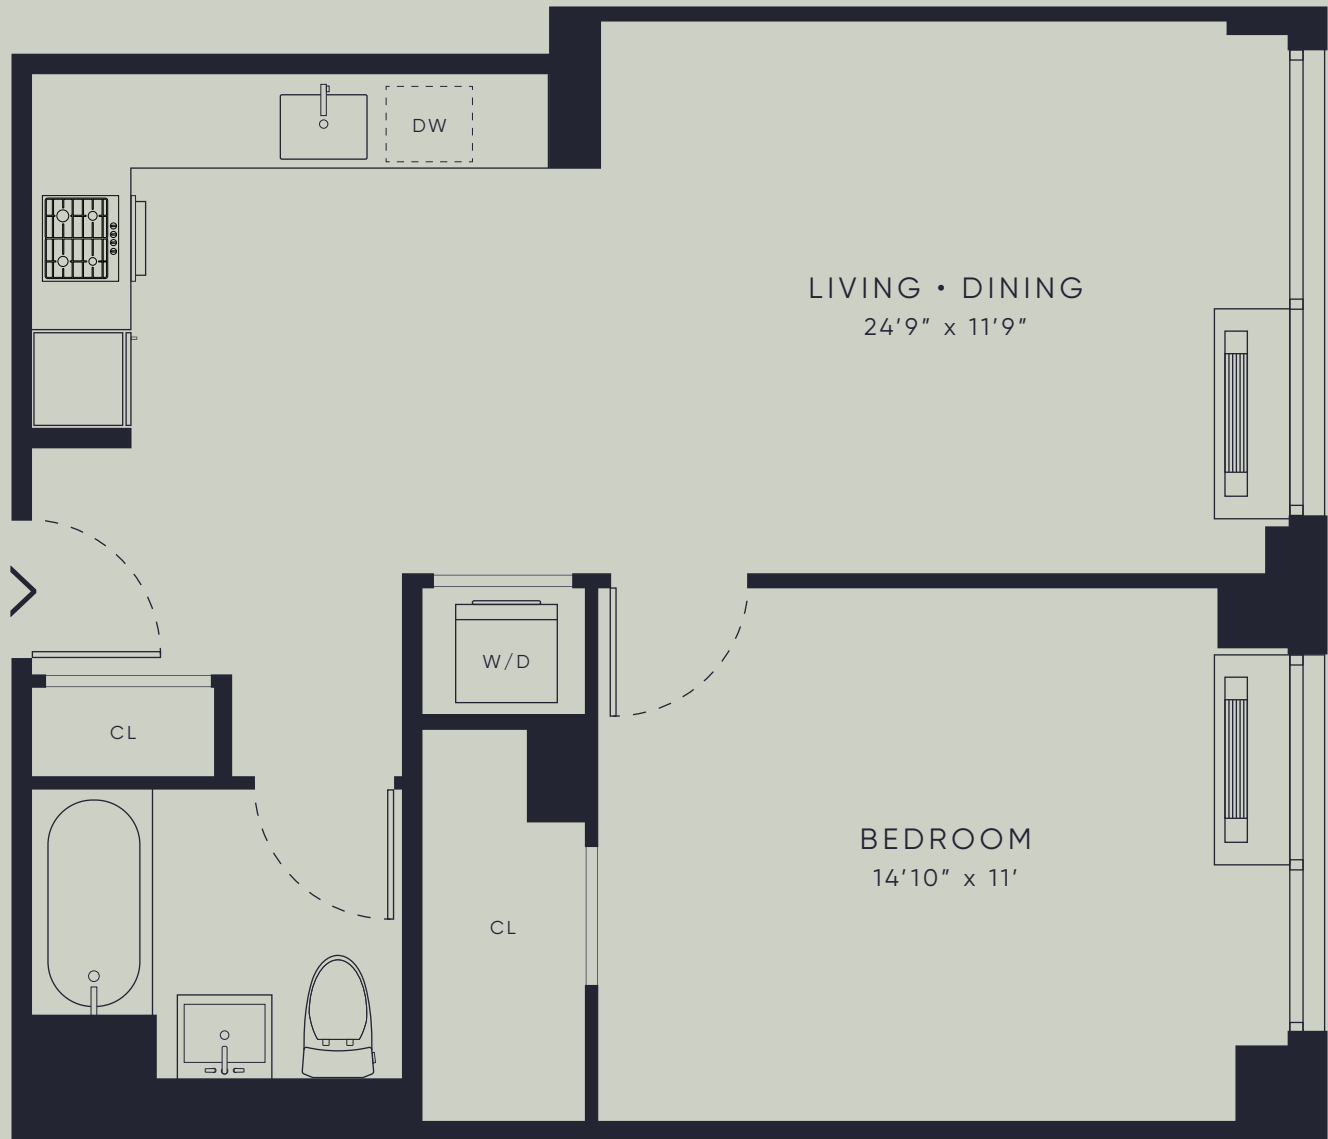

SIONÉ

RESIDENCE A
1 BEDROOM, 1 BATH
FLOORS 2-9

171 SUFFOLK L.E.S. NYC
212.598.0171 SIONENYC.COM

All dimensions are approximate and subject to construction changes and omissions.
Plans and dimensions may also contain minor variations from floor to floor.