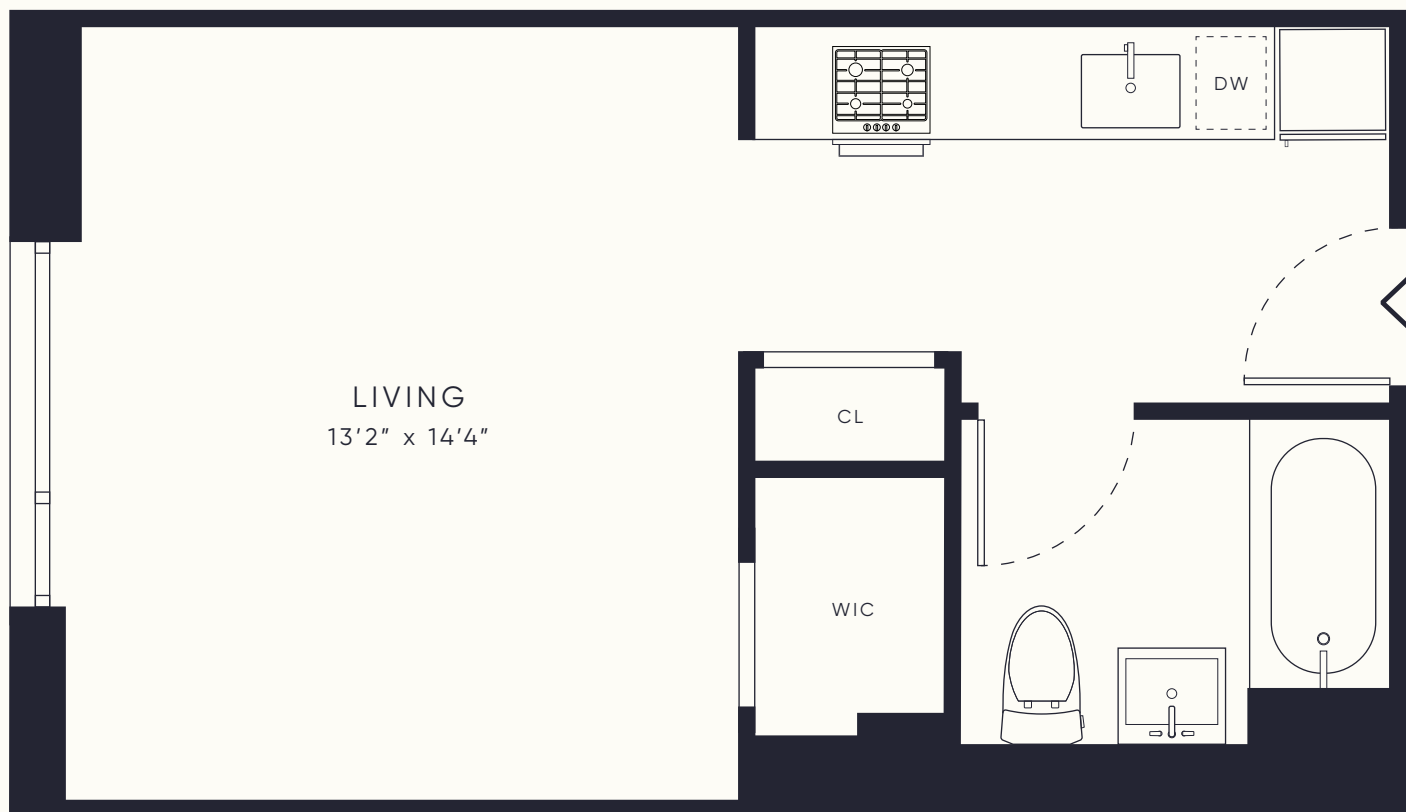

SIONÉ

RESIDENCE F
STUDIO, 1 BATH
FLOORS 10-11

171 SUFFOLK L.E.S. NYC
212.598.0171 SIONENYC.COM

All dimensions are approximate and subject to construction changes and omissions.
Plans and dimensions may also contain minor variations from floor to floor.